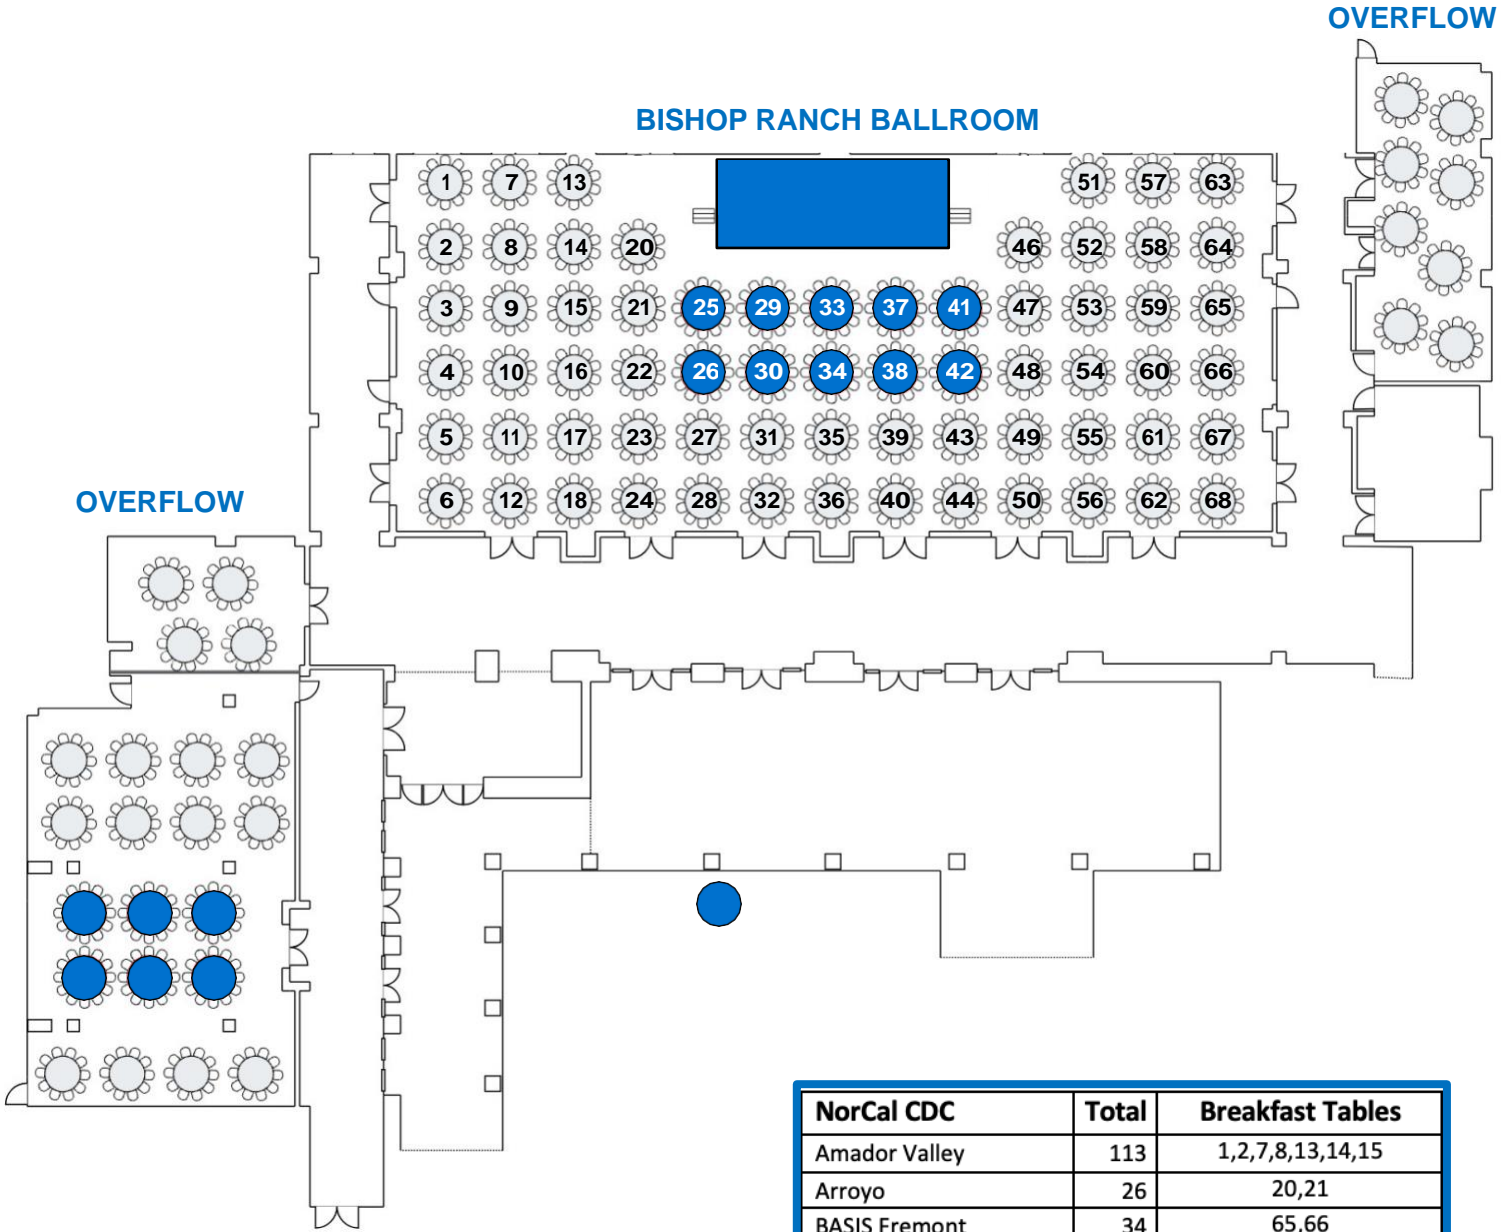

# AWARDS SESSION SEATING

All chapters have been allocated tables in the Bishop Ranch Ballroom. Overflow seating is available in Pleasanton/Danville and Contra Costa Ballroom.

NorCal CDC	Total	Breakfast Tables
Amador Valley	113	1,2,7,8,13,14,15
Arroyo	26	20,21
BASIS Fremont	34	65,66
Castro Valley	41	3,4,9
Dublin	111	6,12,18,24,27,28,32
Encinal	106	36,40,44,50,56,62,68
Foothill	86	31,35,39,43,49,55
Golden West	54	25,29,33,37
Granada	9	41
Granite Bay	20	61,67
Irvington	151	26,30,34,38,42,48,54,60
Le Grand	9	53
Mountain House	138	5,10,11,16,17,22,23
Quarry Lane	22	46,47
Washington	127	51,52,57,58,59,63,64